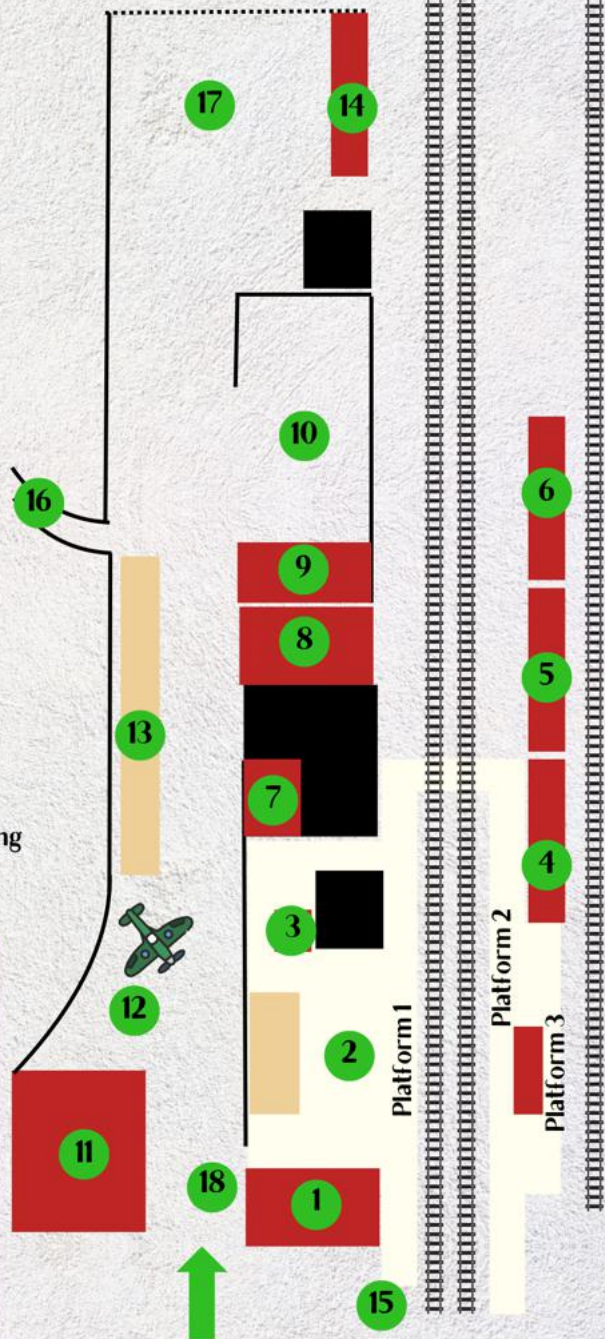

# WIRKSWORTH

- 1 Ticket Office & Gift Shop
- 2 Event Performance Space
- 3 Ice Cream Hut
- 4 Station Cafe
- 5 Apollo Bar
- 6 Wild Roots Creative
- 7 Toilets
- 8 Museum & Bookshop
- 9 Indoor Event Space
- 10 Trader Village
- 11 LMS 10000
- 12 Spitfire Display
- 13 Vintage Walk
- 14 Model Railway Coach
- 15 Miniature Railway
- 16 Path to The Lime Kiln parking
- 17 Military Displays