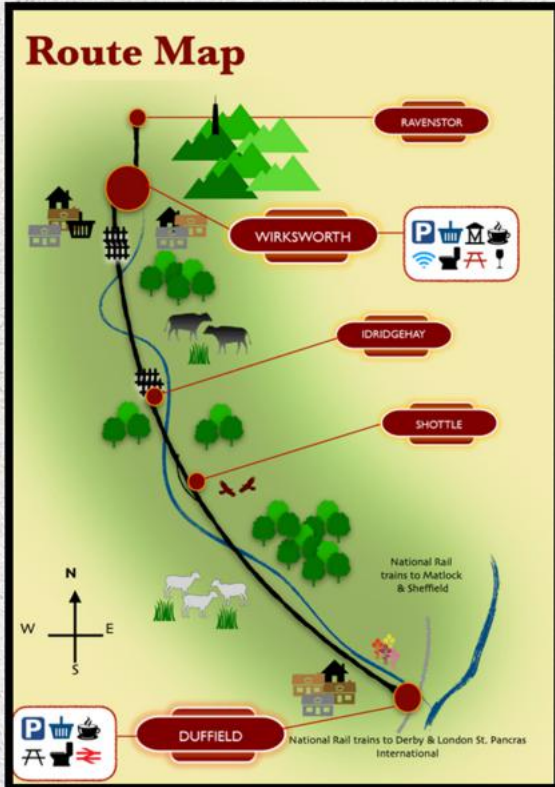

DUFFIELD

- 1 Ticket Office & Gift Shop
- 2 Toilets
- 3 Displays
- 4 Vintage Vehicles

PRESENTED BY ECCLESBOURNE VALLEY RAILWAY

SATURDAY 15TH JUNE
Evening admissions from 18:00pm onwards

DANCE TO THE 1940S

FEATURING
LILY LOVEJOY

FEATURING
Dapper Dan
APOLLO BAR OPEN
CAFE SERVING HOT FOOD

TICKETS £5.00
FREE FOR DAY TICKET HOLDERS

Pinelodge Holidays
DARWIN FOREST & SANDYBROOK LODGES
01629 732428
enquiries@pinelodgeholidays.co.uk