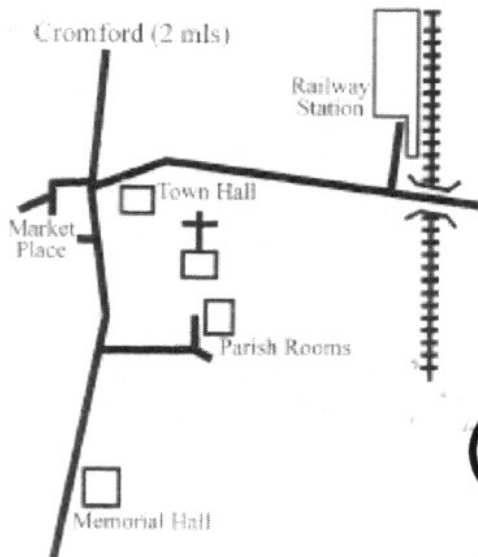

# Model Railway Exhibition

At Wirksworth Town Hall, Parish Rooms and Memorial Hall.

Saturday 16<sup>th</sup> and Sunday 17<sup>th</sup> October 2010.

Saturday 10.00am-5.00pm, Sunday 10.am-4.30pm.

Over 20 layouts in a variety of gauges.